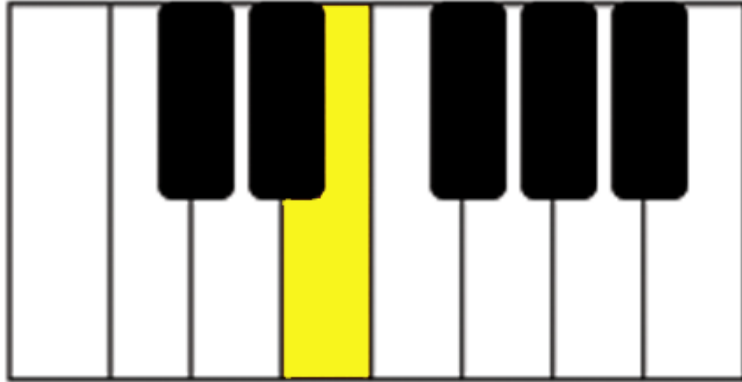

Ноты с подсказками

Цвета радуги

The image is contained within a rounded rectangular border. At the top, a five-line musical staff features a treble clef on the left. A single quarter note is positioned on the first line of the staff. Below the staff, the Cyrillic letters "ДО" are printed in a black serif font. At the bottom, a simplified piano keyboard is shown with seven keys. The first key on the left is white and is highlighted with a solid red vertical bar. The second and third keys are black, the fourth is white, and the fifth, sixth, and seventh keys are black.

МИ

The image is contained within a rounded rectangular border. At the top, a five-line musical staff is shown with a treble clef on the left. A single quarter note is positioned on the second line from the bottom, representing the pitch of the note 'fa'. Below the staff, the Cyrillic letters 'фа' are written in a green font. At the bottom of the diagram is a simplified piano keyboard with seven keys. The central white key is highlighted in a bright green color, corresponding to the note 'fa'.