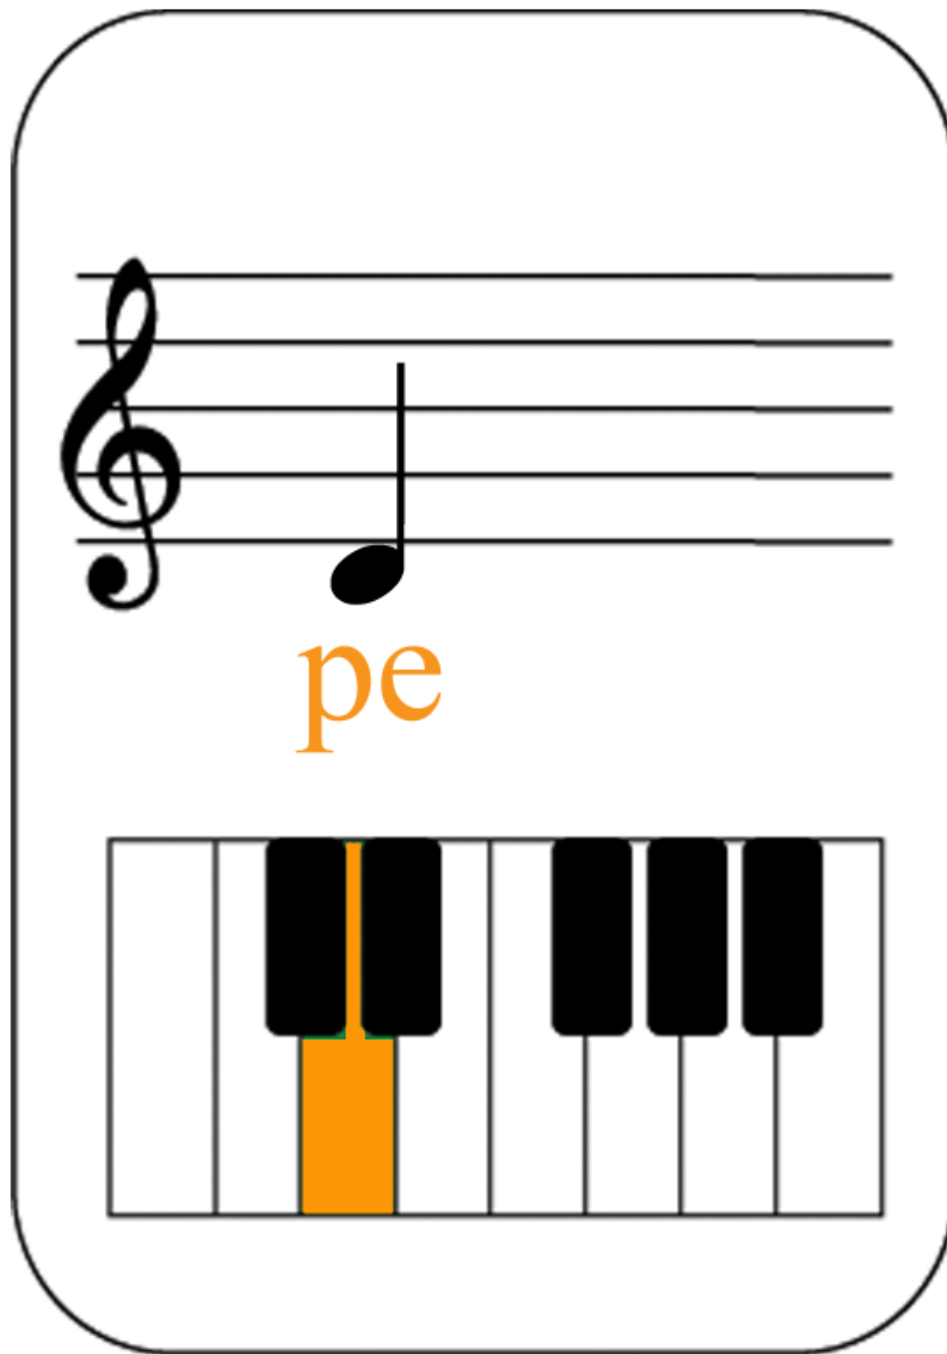

Ноты с подсказками

Цвета радуги

The image is contained within a rounded rectangular border. At the top, a five-line musical staff features a treble clef on the left. A single quarter note is positioned on the first line of the staff. Below the staff, the Cyrillic letters "ДО" are printed in a black serif font. At the bottom, a simplified piano keyboard is shown with seven keys. The first key on the left is white and is highlighted with a solid red vertical bar. The second and third keys are black, the fourth is white, and the fifth, sixth, and seventh keys are black.

МИ

The image is contained within a rounded rectangular border. At the top, a five-line musical staff is shown with a treble clef on the left. A single quarter note is positioned on the second line from the bottom, representing the pitch of the note 'fa'. Below the staff, the Cyrillic letters 'фа' are written in a green font. At the bottom of the diagram is a simplified piano keyboard with seven keys. The central white key is highlighted in a bright green color, corresponding to the note 'fa'.

СОЛЬ

ля